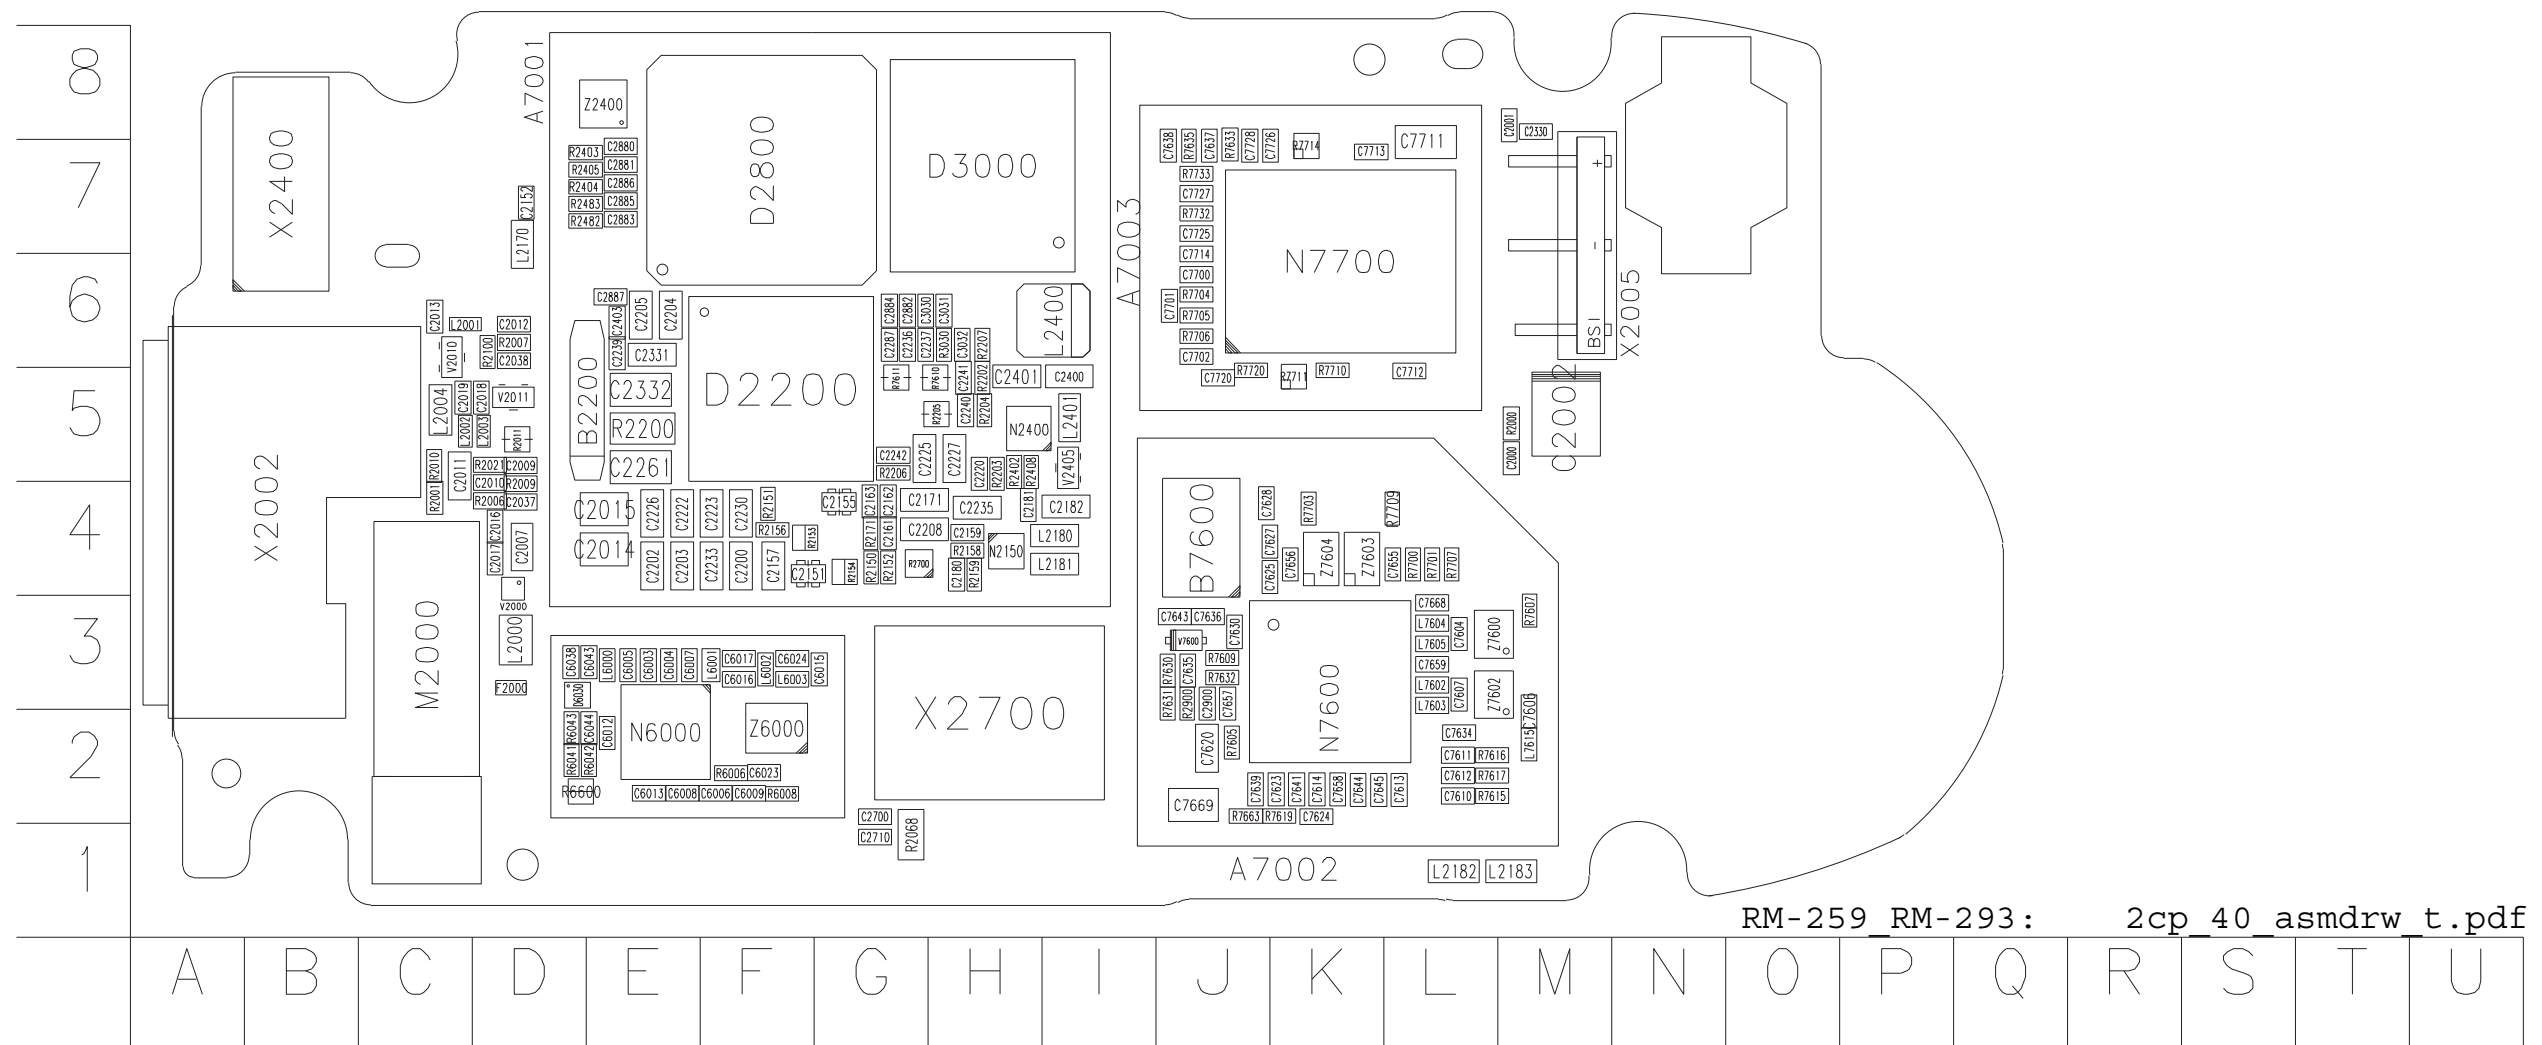

BLUETOOTH & FM RADIO DISCRETE

8
7
6
5
4
3
2
1

U	T	S	R	Q	P	O	N	M	L	K	J	I	H	G	F	E	D	C	B	A
---	---	---	---	---	---	---	---	---	---	---	---	---	---	---	---	---	---	---	---	---

RM-259_RM-293: 2cq_40_asmdrw_b.pdf

8
7
6
5
4
3
2
1

O | N | M | L | K | J | I | H | G | F | E | D | C | B | A

RM-258_RM-292: 2cq_40_asmdrw_b.pdf

8
7
6
5
4
3
2
1

O | N | M | L | K | J | I | H | G | F | E | D | C | B | A

RM-258_RM-259: 2cq_40_asmdrw_t.pdf