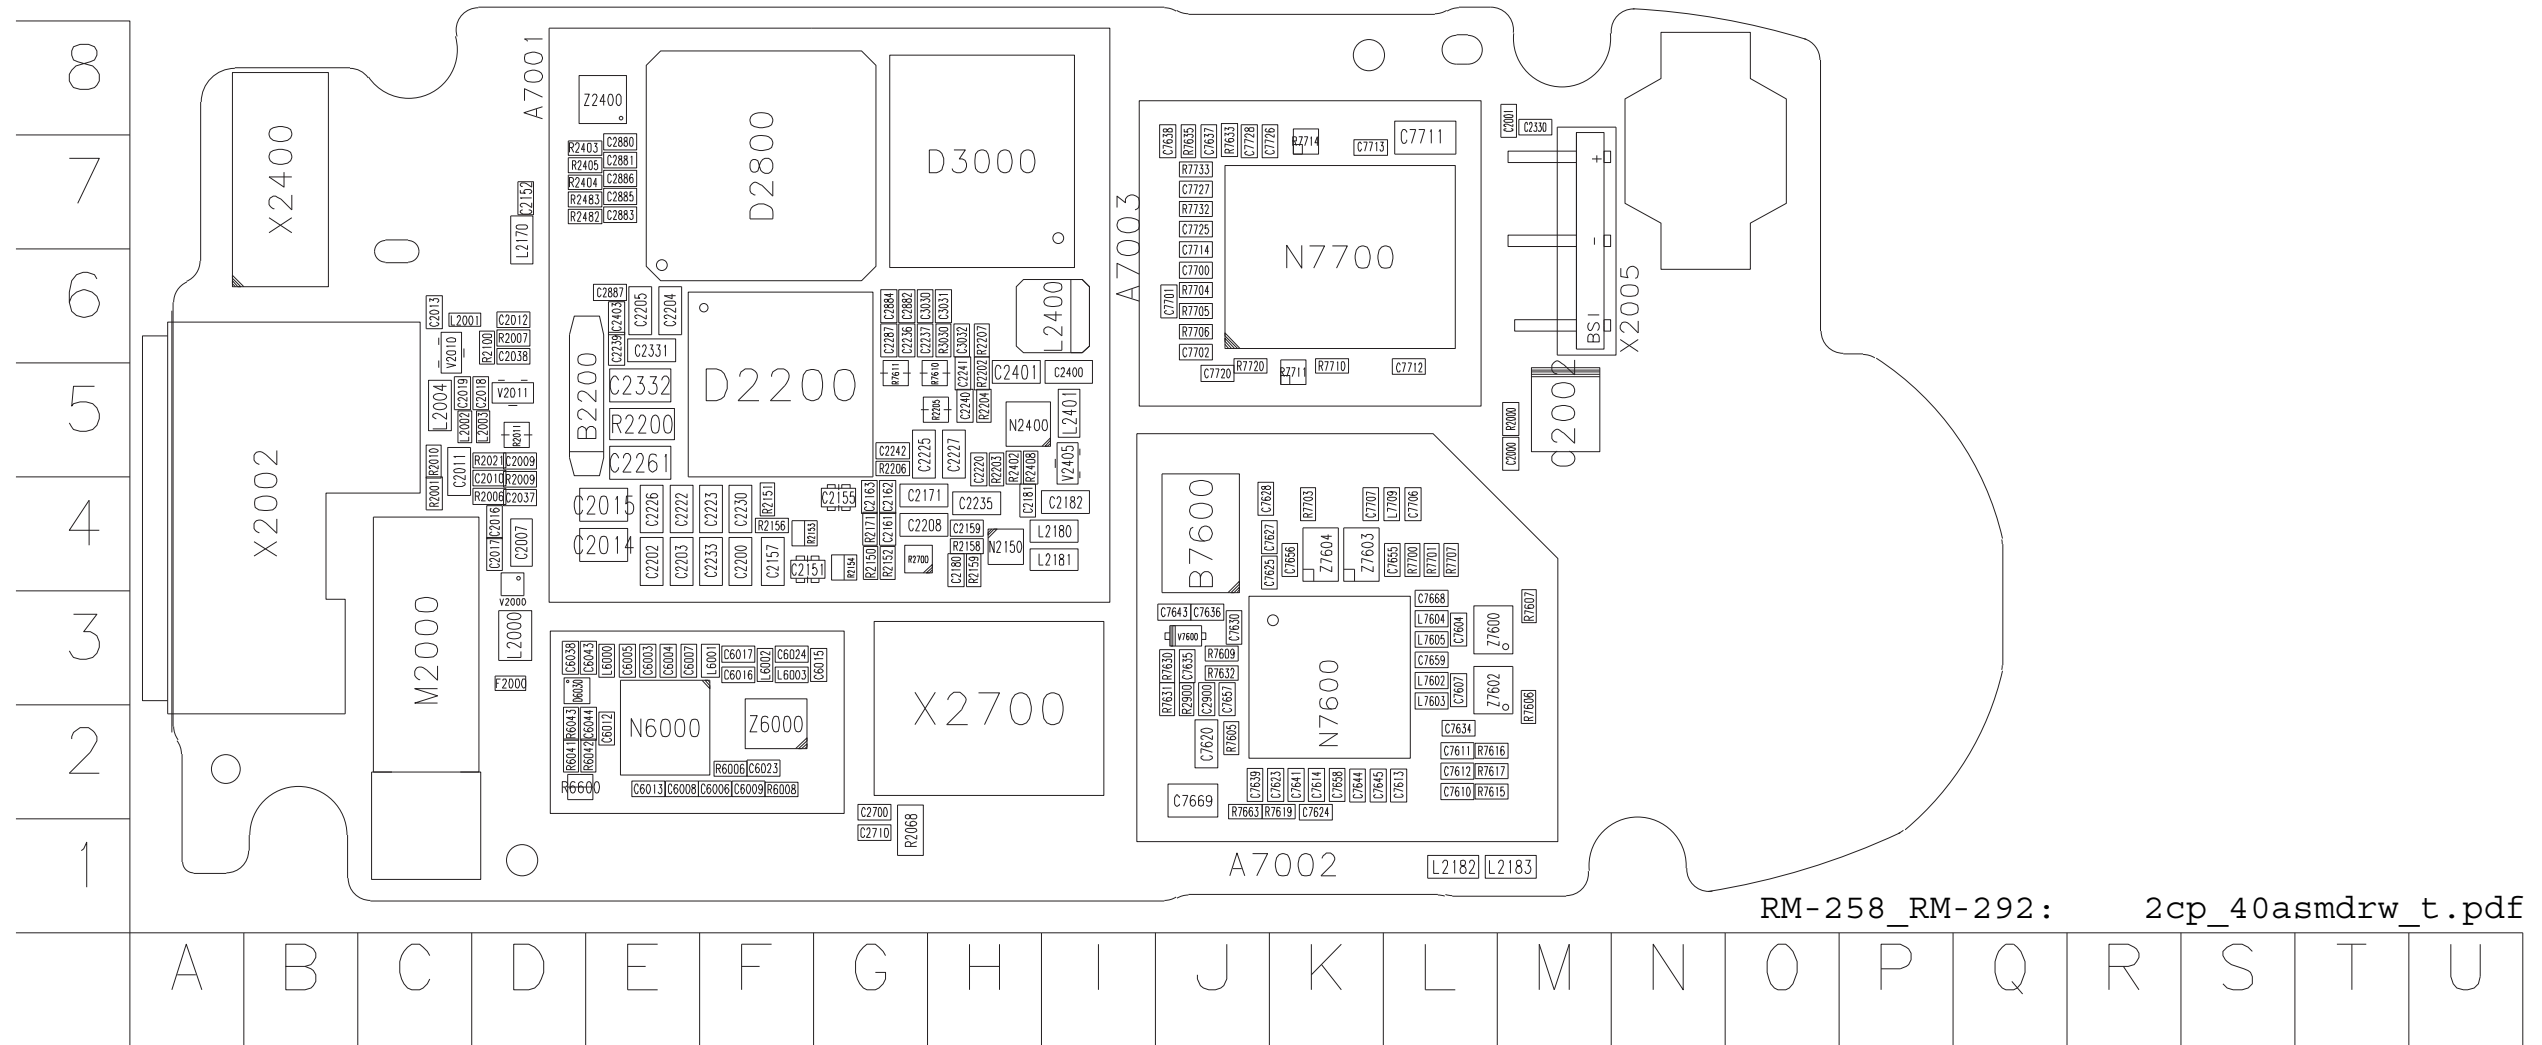

BLUETOOTH & FM RADIO DISCRETE

8
7
6
5
4
3
2
1

U	T	S	R	Q	P	O	N	M	L	K	J	I	H	G	F	E	D	C	B	A
---	---	---	---	---	---	---	---	---	---	---	---	---	---	---	---	---	---	---	---	---

RM-259_RM-293: 2cq_40_asmdrw_b.pdf

8
7
6
5
4
3
2
1

O | N | M | L | K | J | I | H | G | F | E | D | C | B | A

RM-258_RM-292: 2cq_40_asmdrw_b.pdf

8
7
6
5
4
3
2
1

O | N | M | L | K | J | I | H | G | F | E | D | C | B | A

RM-258_RM-259: 2cq_40_asmdrw_t.pdf