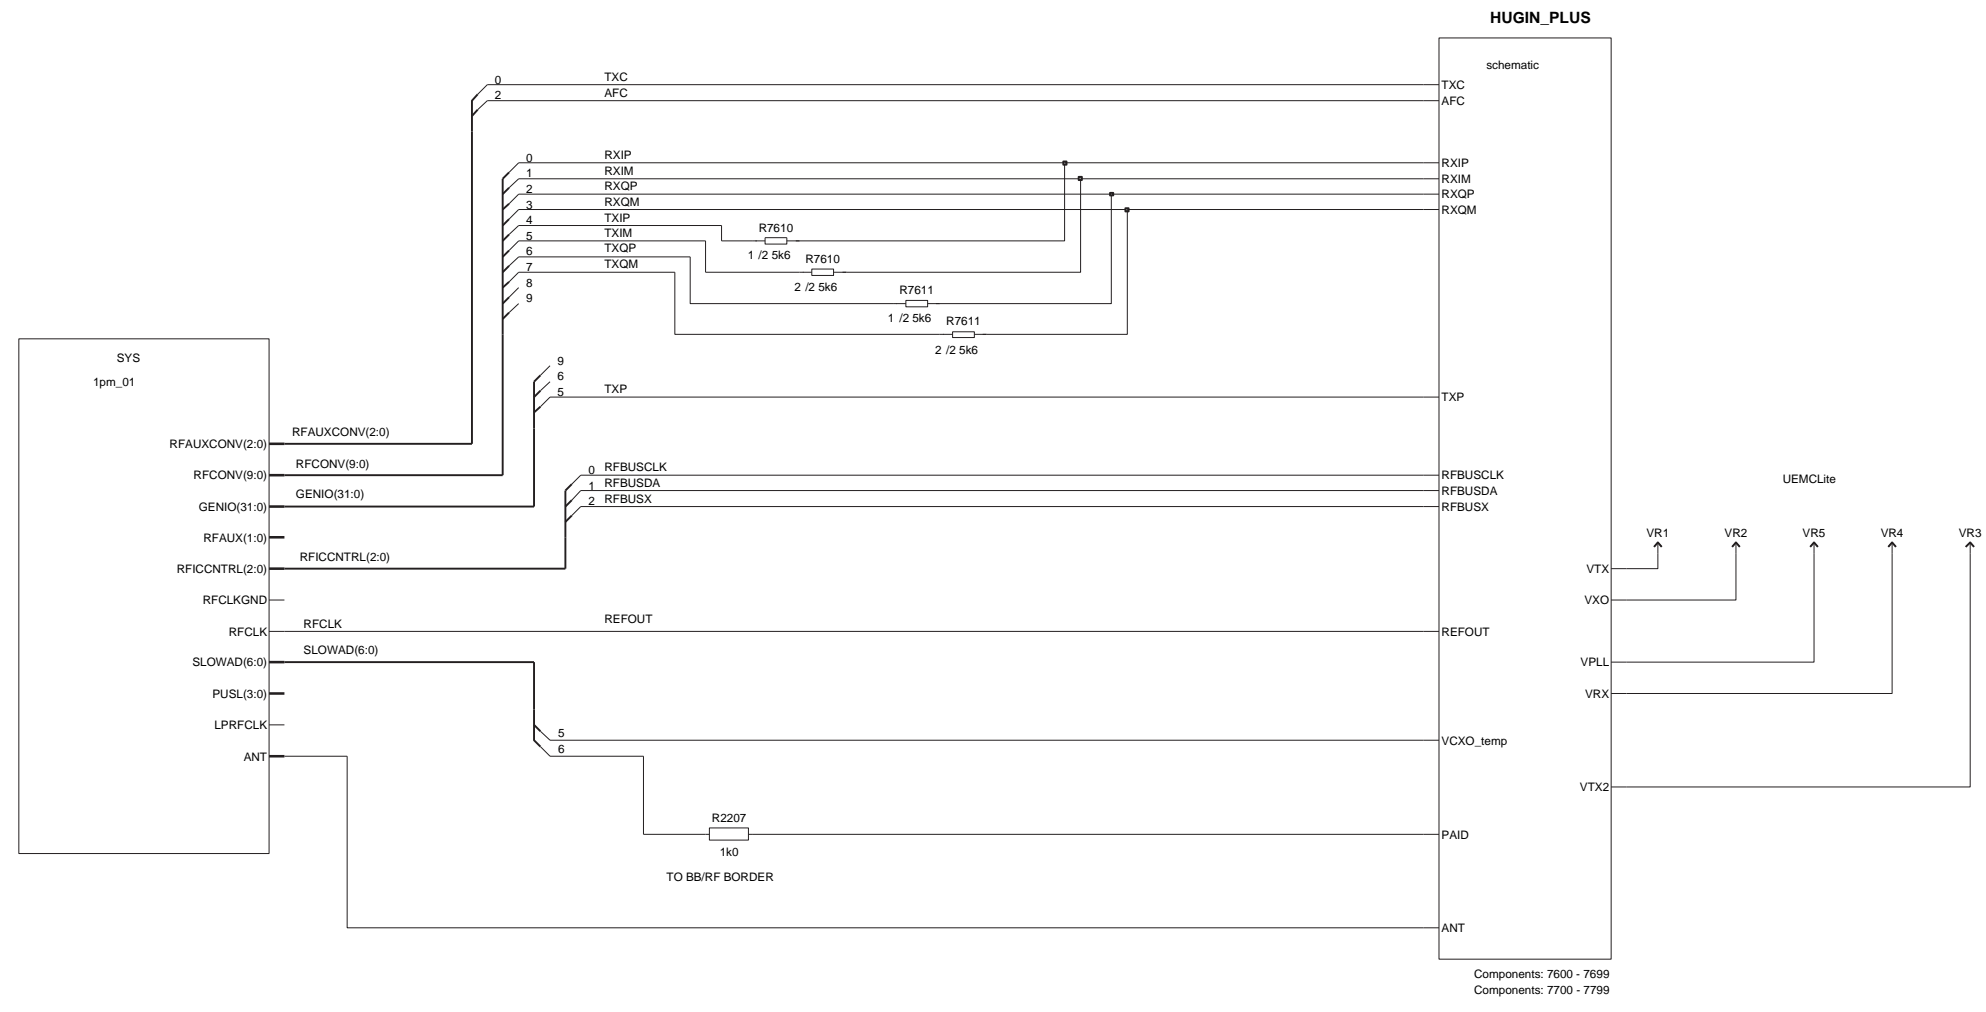

BTHFMRDS_2.0D_141 A1.0 2006 WK 39 RELEASE

BLUETOOTH & FM RADIO DISCRETE

- RFAUX(1:0)
- RFLCK(0)
- LPPFCLK
- PUSL(3:0)

REFERENCE NUMBER ALLOCATION

SYSCONN: 2000 to 2099

POWER: 2200 to 2399

SIM: 2800 to 2899

RF-BB: 2900 to 2999

MEMORY: 3000 to 3099

EMU: 3100 to 3199

LPP: 2800 to 2899

FMRADIO: 6100 to 6199

2jm_55a_tstdrw_b.pdf

2jm_55a_tstdrw_t.pdf