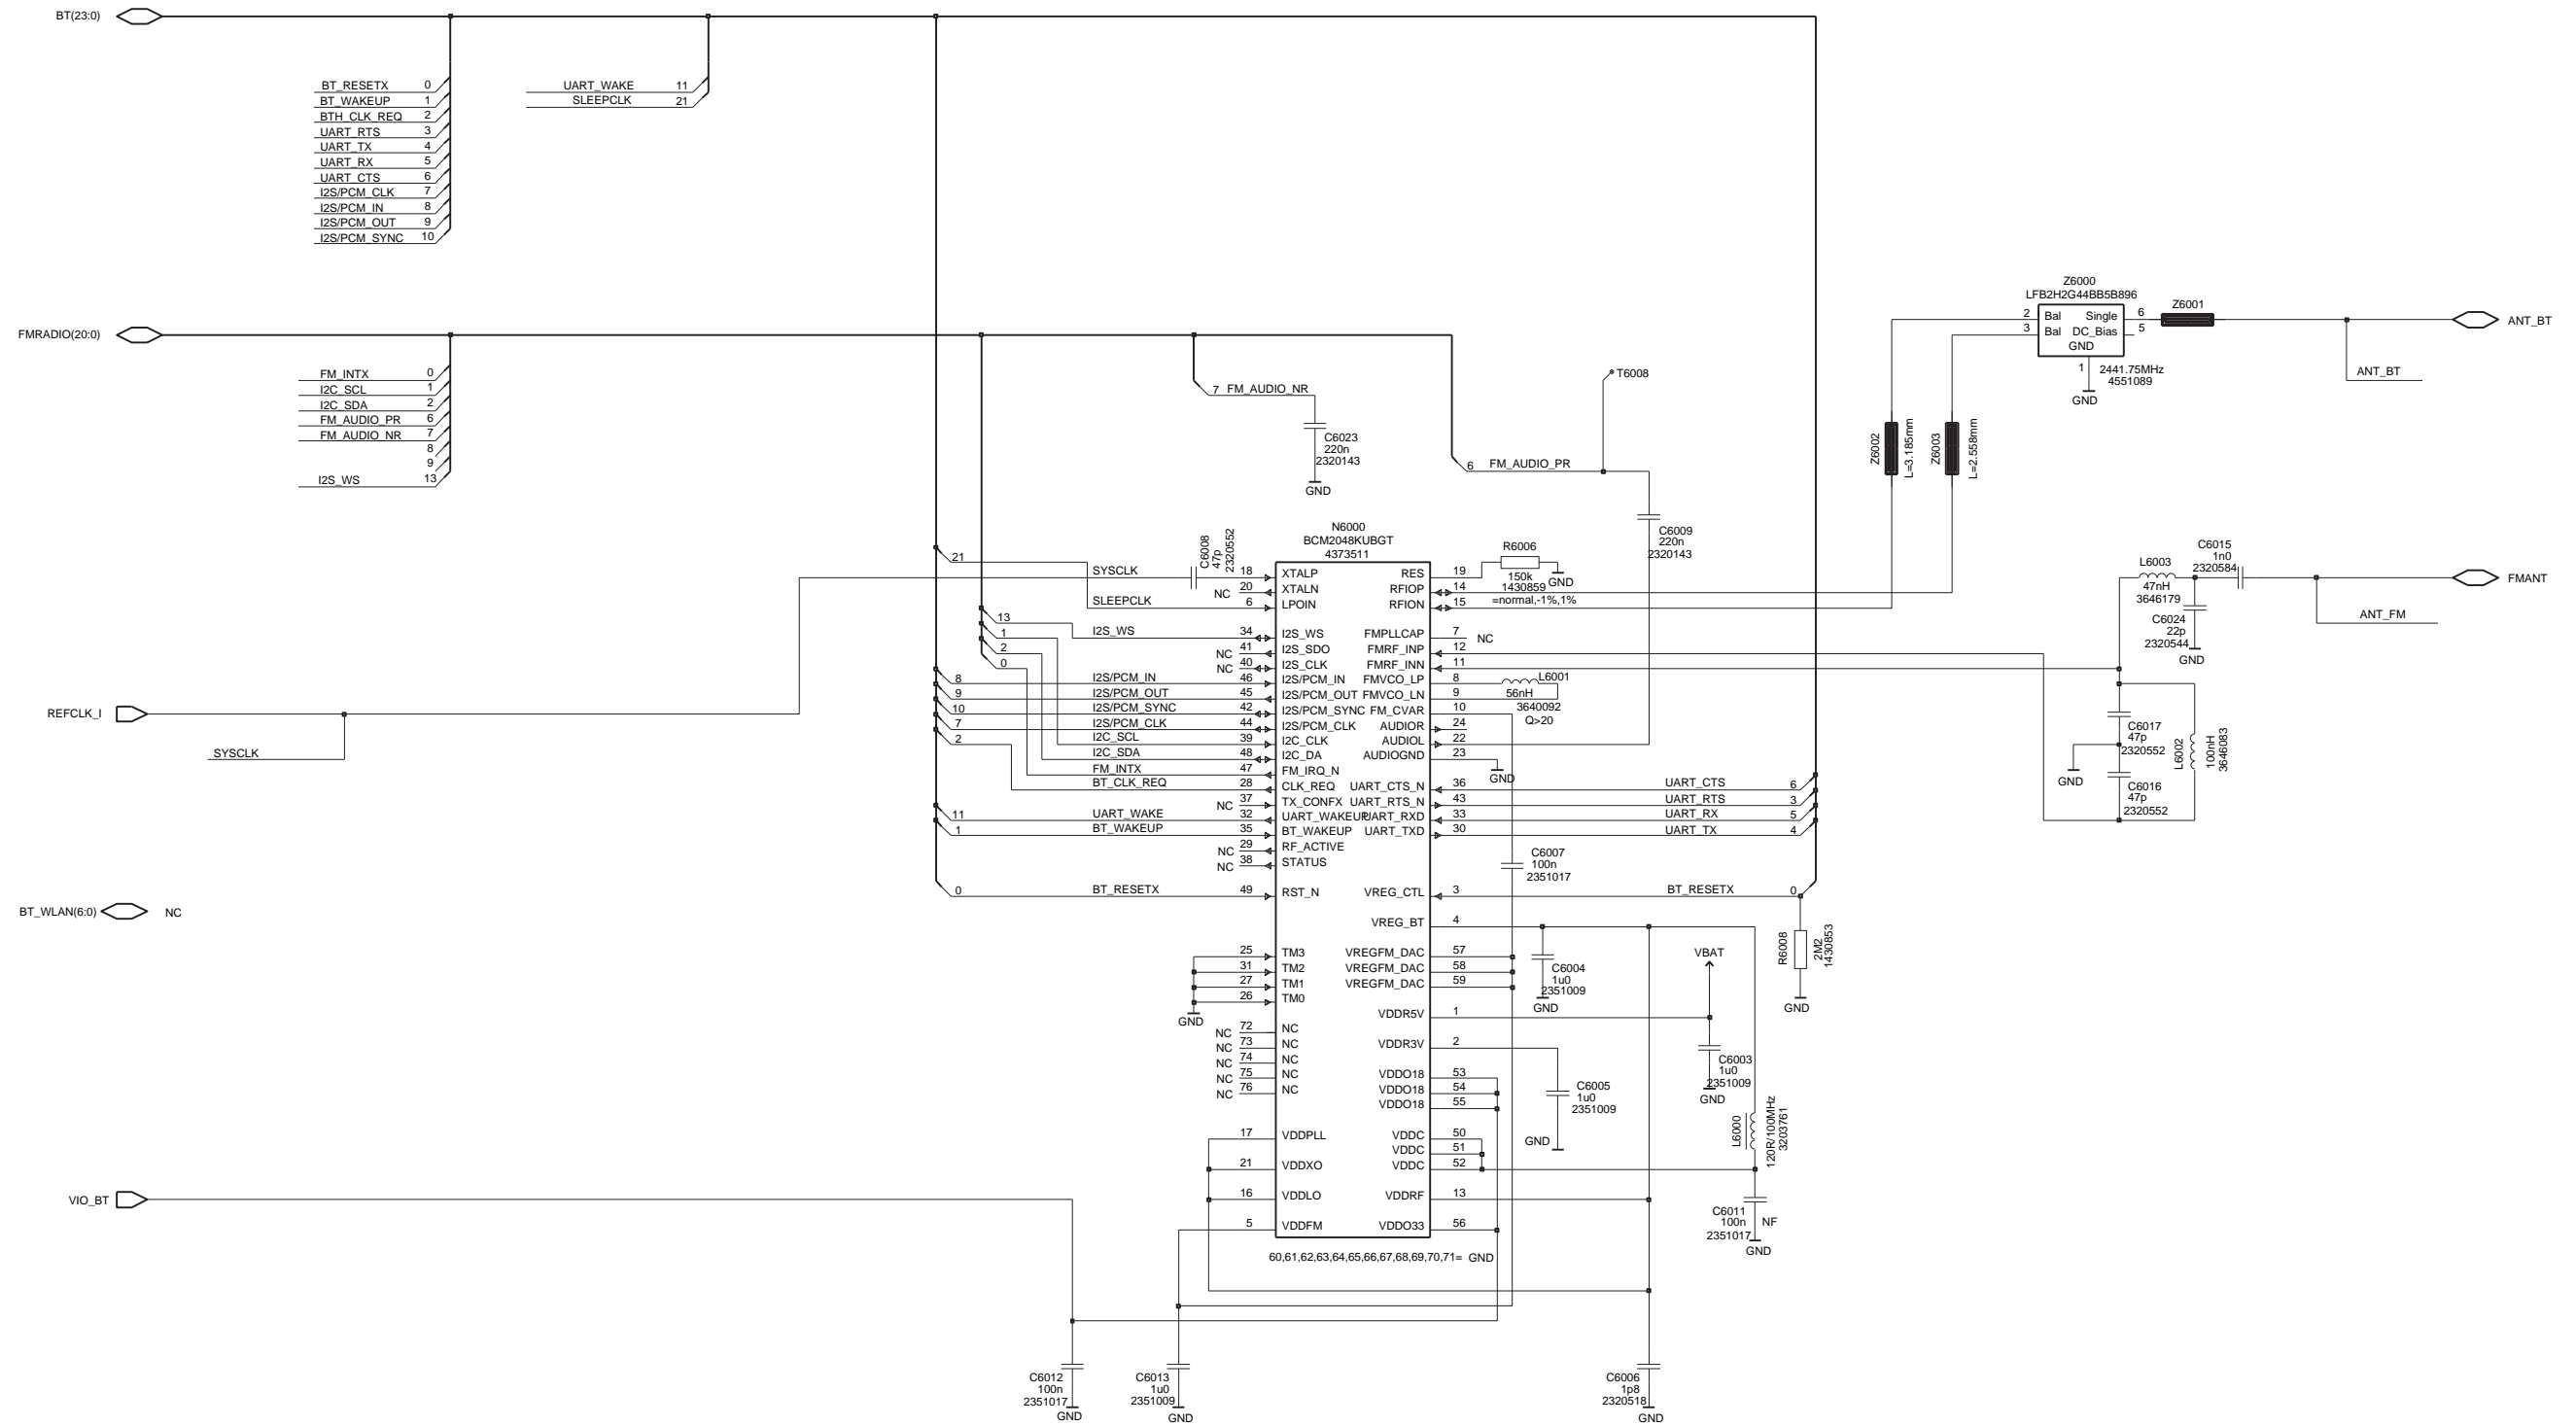

BTHFMRDS_2.0D_141 A1.0 2006 WK 39 RELEASE

BLUETOOTH & FM RADIO DISCRETE

- RFAUX(1:0)
- RFLCK(0)
- LPPFCLK
- PUSL(3:0)

REFERENCE NUMBER ALLOCATION

SYSCONN: 2000 to 2099

POWER: 2200 to 2399

SIM: 2800 to 2899

RF-BB: 2900 to 2999

MEMORY: 3000 to 3099

EMU: 3100 to 3199

LPP: 2800 to 2899

FMRADIO: 6100 to 6199

2jm_55a_tstdrw_b.pdf

2jm_55a_tstdrw_t.pdf