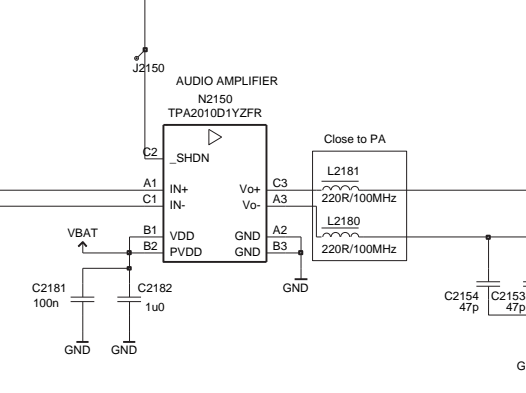

BTHFMRDS_2.0D_141 A1.0 2006 WK 39 RELEASE

BLUETOOTH & FM RADIO DISCRETE

- RFAUX(1:0)
- RFLCK(0)
- LPPFCLK
- PUSL(3:0)

REFERENCE NUMBER ALLOCATION

SYSCONN: 2000 to 2099

POWER: 2200 to 2399

SIM: 2800 to 2899

RF-BB: 2900 to 2999

MEMORY: 3000 to 3099

EMU: 3100 to 3199

LPP: 2800 to 2899

FMRADIO: 6100 to 6199

2jm_55a_tstdrw_b.pdf

2jm_55a_tstdrw_t.pdf