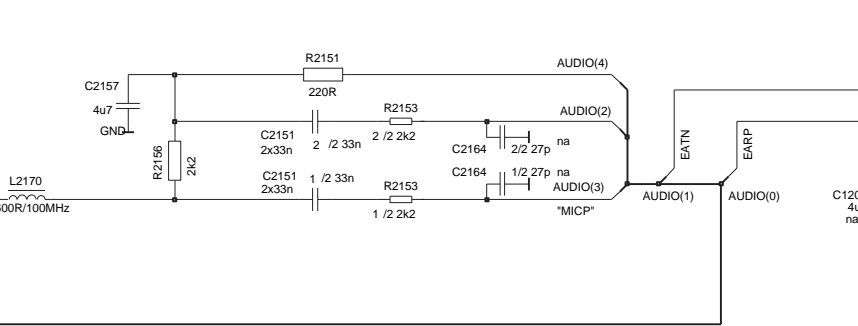

MEMORY: 3000 to 3099

EMU: 3100 to 3199

LPP: 2800 to 2899

FMRADIO: 6100 to 6199

2jm_55a_tstdrw_b.pdf

2jm_55a_tstdrw_t.pdf