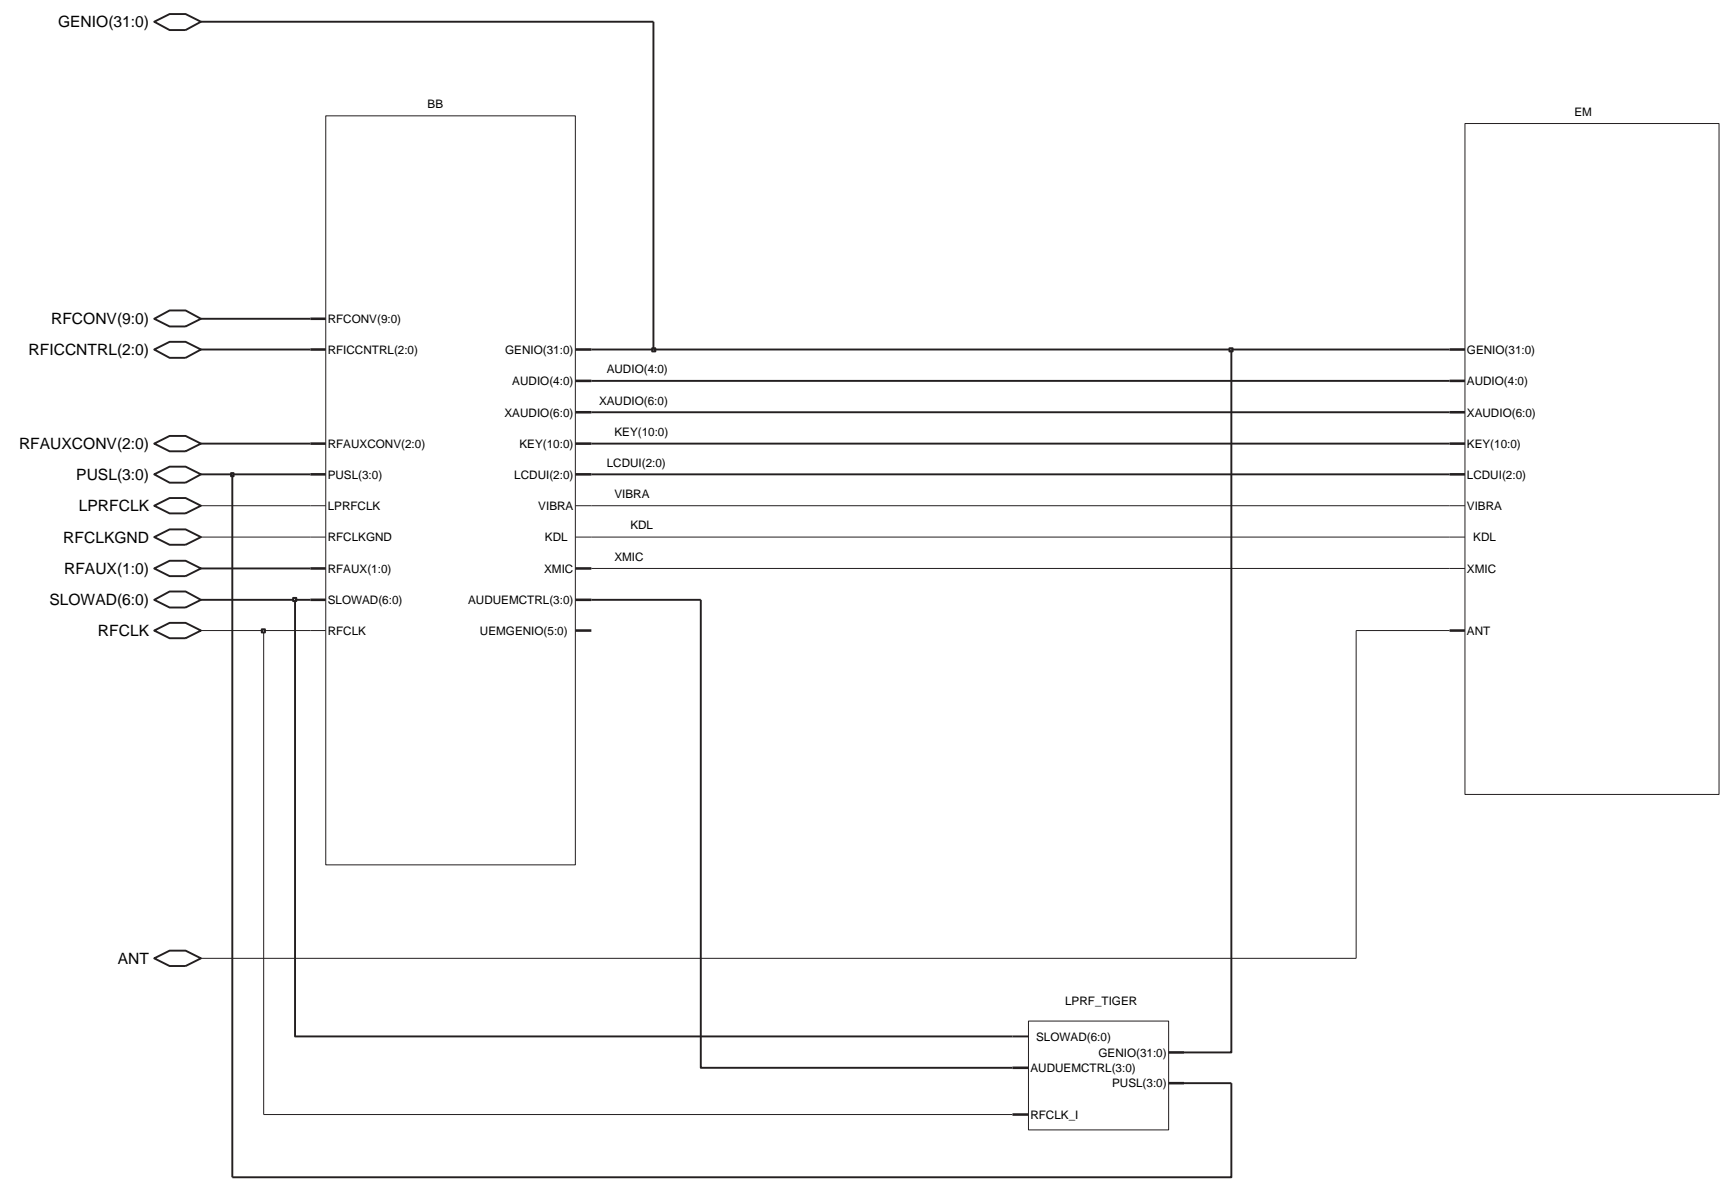

BTHFMRDS_2.0D_141 A1.0 2006 WK 39 RELEASE

BLUETOOTH & FM RADIO DISCRETE

- RFAUX(1:0)
- RFLCK(0)
- LPPFCLK
- PUSL(3:0)

REFERENCE NUMBER ALLOCATION

SYSCONN: 2000 to 2099

POWER: 2200 to 2399

SIM: 2800 to 2899

RF-BB: 2900 to 2999

MEMORY: 3000 to 3099

EMU: 3100 to 3199

LPP: 2800 to 2899

FMRADIO: 6100 to 6199

2jm_55a_tstdrw_b.pdf

2jm_55a_tstdrw_t.pdf