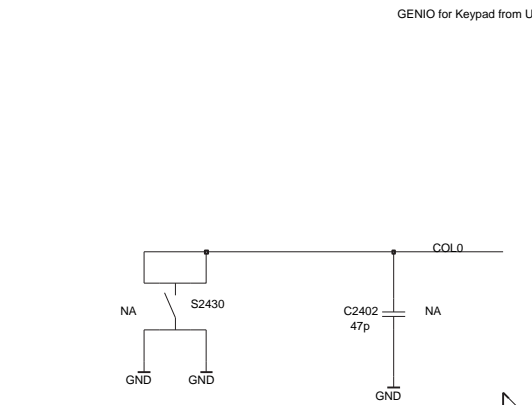

BTHFMRDS_2.0D_141 A1.0 2006 WK 39 RELEASE

BLUETOOTH & FM RADIO DISCRETE

- RFAUX(1:0)
- RFLCK(0)
- LPPFCLK
- PUSL(3:0)

REFERENCE NUMBER ALLOCATION

SYSCONN: 2000 to 2099

POWER: 2200 to 2399

SIM: 2800 to 2899

RF-BB: 2900 to 2999

MEMORY: 3000 to 3099

EMU: 3100 to 3199

LPP: 2800 to 2899

FMRADIO: 6100 to 6199

2jm_55a_tstdrw_b.pdf

2jm_55a_tstdrw_t.pdf